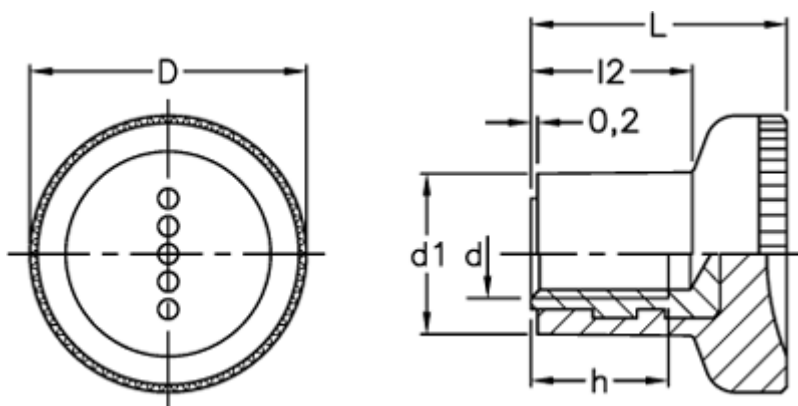

# Data Sheet

Article number: 23052421212  
Description: E+G Knurled knob  
EKK.21-B M5-C2

## Measures

D = 21  
d1 = 12.5  
d 6H = M5  
h = 10  
L = 18.0  
l2 = 10.5